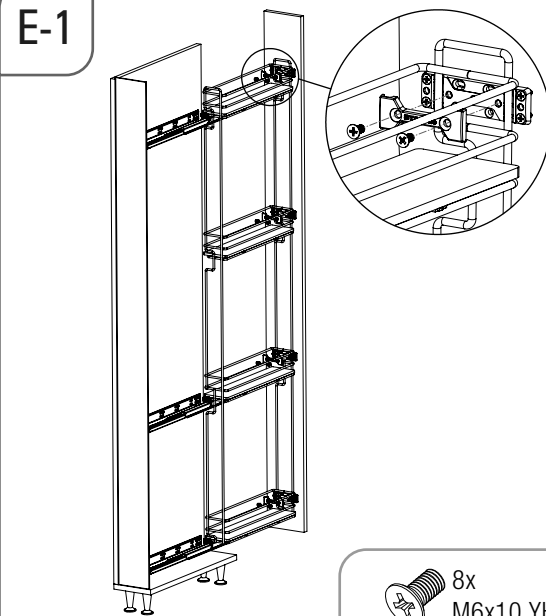

• ÇİFT AÇILIM GİZLİ RAYLI 4 SEPETLİK AHŞAP TABANLI 15 CM ŞİŞELİK MONTAJ ŞEMASI (SAĞ)

• 15 CM BOTTLE HOLDER WITH FULL EXTENSION UNDERMOUNT RAIL AND 4 WOODEN BOTTOM BASKETS MOUNTING INSTRUCTION (RIGHT)

STARAX

A-1

A-2

9x
3.5x16

B-1

C-1

6x
M4x8 YSB

D-1

D-2

16x
3.5x16

E-1

8x
M6x10 YHB

E-2

8x
M6x10 YSB

- ÇİFT AÇILIM GİZLİ RAYLI 4 SEPETLİ AHŞAP TABANLI 15 CM ŞİŞELİK MONTAJ ŞEMASI (SOL)
- 15 CM BOTTLE HOLDER WITH FULL EXTENSION UNDERMOUNT RAIL AND 4 WOODEN BOTTOM BASKETS MOUNTING INSTRUCTION (LEFT)