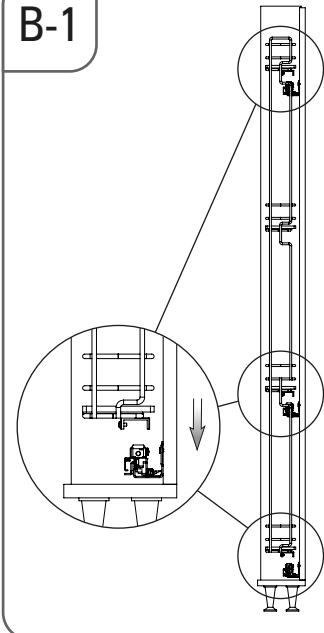

• ÇİFT AÇILIM GİZLİ RAYLI 4 SEPETLİK AHŞAP TABANLI 15 CM ŞİŞELİK MONTAJ ŞEMASI (SAĞ)

• 15 CM BOTTLE HOLDER WITH FULL EXTENSION UNDERMOUNT RAIL AND 4 WOODEN BOTTOM BASKETS MOUNTING INSTRUCTION (RIGHT)

STARAX

A-1

A-2

9x
3.5x16

B-1

C-1

6x
M4x8 YSB

D-1

D-2

16x
3.5x16

E-1

8x
M6x10 YHB

E-2

8x
M6x10 YSB

- ÇİFT AÇILIM GİZLİ RAYLI 4 SEPETLİ AHŞAP TABANLI 15 CM ŞİŞELİK MONTAJ ŞEMASI (SOL)
- 15 CM BOTTLE HOLDER WITH FULL EXTENSION UNDERMOUNT RAIL AND 4 WOODEN BOTTOM BASKETS MOUNTING INSTRUCTION (LEFT)