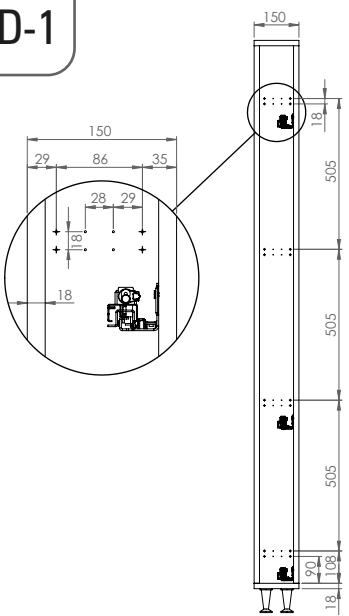

• ÇİFT AÇILIM GİZLİ RAYLI 4 SEPETLİK AHŞAP TABANLI 15 CM ŞİŞELİK MONTAJ ŞEMASI (SAĞ)

• 15 CM BOTTLE HOLDER WITH FULL EXTENSION UNDERMOUNT RAIL AND 4 WOODEN BOTTOM BASKETS MOUNTING INSTRUCTION (RIGHT)

STARAX

A-1

A-2

9x
3.5x16

B-1

C-1

6x
M4x8 YSB

D-1

D-2

16x
3.5x16

E-1

8x
M6x10 YHB

E-2

8x
M6x10 YSB

- ÇİFT AÇILIM GİZLİ RAYLI 4 SEPETLİ AHŞAP TABANLI 15 CM ŞİŞELİK MONTAJ ŞEMASI (SOL)
- 15 CM BOTTLE HOLDER WITH FULL EXTENSION UNDERMOUNT RAIL AND 4 WOODEN BOTTOM BASKETS MOUNTING INSTRUCTION (LEFT)