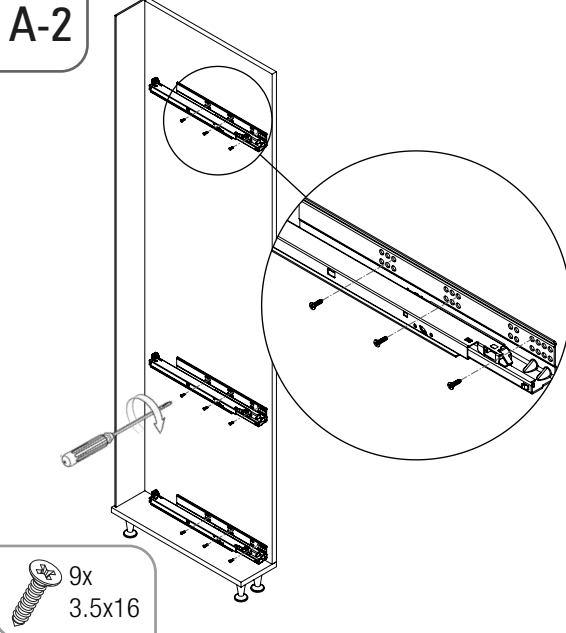

• ÇİFT AÇILIM GİZLİ RAYLI 4 SEPETLİK AHŞAP TABANLI 15 CM ŞİŞELİK MONTAJ ŞEMASI (SAĞ)

• 15 CM BOTTLE HOLDER WITH FULL EXTENSION UNDERMOUNT RAIL AND 4 WOODEN BOTTOM BASKETS MOUNTING INSTRUCTION (RIGHT)

STARAX

A-1

A-2

9x
3.5x16

B-1

C-1

6x
M4x8 YSB

D-1

D-2

16x
3.5x16

E-1

8x
M6x10 YHB

E-2

8x
M6x10 YSB

- ÇİFT AÇILIM GİZLİ RAYLI 4 SEPETLİ AHŞAP TABANLI 15 CM ŞİŞELİK MONTAJ ŞEMASI (SOL)
- 15 CM BOTTLE HOLDER WITH FULL EXTENSION UNDERMOUNT RAIL AND 4 WOODEN BOTTOM BASKETS MOUNTING INSTRUCTION (LEFT)