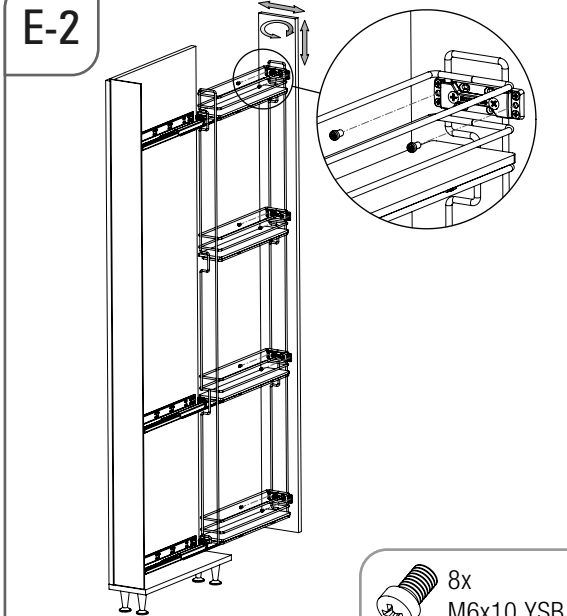

• ÇİFT AÇILIM GİZLİ RAYLI 4 SEPETLİK AHŞAP TABANLI 15 CM ŞİŞELİK MONTAJ ŞEMASI (SAĞ)

• 15 CM BOTTLE HOLDER WITH FULL EXTENSION UNDERMOUNT RAIL AND 4 WOODEN BOTTOM BASKETS MOUNTING INSTRUCTION (RIGHT)

STARAX

A-1

A-2

9x
3.5x16

B-1

C-1

6x
M4x8 YSB

D-1

D-2

16x
3.5x16

E-1

8x
M6x10 YHB

E-2

8x
M6x10 YSB

- ÇİFT AÇILIM GİZLİ RAYLI 4 SEPETLİ AHŞAP TABANLI 15 CM ŞİŞELİK MONTAJ ŞEMASI (SOL)
- 15 CM BOTTLE HOLDER WITH FULL EXTENSION UNDERMOUNT RAIL AND 4 WOODEN BOTTOM BASKETS MOUNTING INSTRUCTION (LEFT)