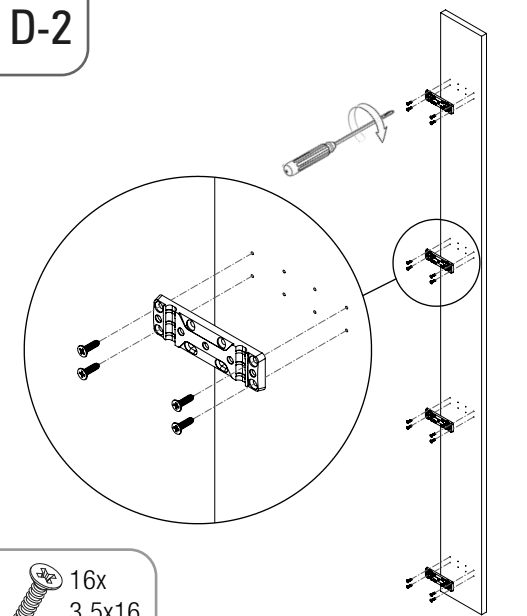

• ÇİFT AÇILIM GİZLİ RAYLI 4 SEPETLİK AHŞAP TABANLI 15 CM ŞİŞELİK MONTAJ ŞEMASI (SAĞ)

• 15 CM BOTTLE HOLDER WITH FULL EXTENSION UNDERMOUNT RAIL AND 4 WOODEN BOTTOM BASKETS MOUNTING INSTRUCTION (RIGHT)

STARAX

A-1

A-2

9x
3.5x16

B-1

C-1

6x
M4x8 YSB

D-1

D-2

16x
3.5x16

E-1

8x
M6x10 YHB

E-2

8x
M6x10 YSB

- ÇİFT AÇILIM GİZLİ RAYLI 4 SEPETLİ AHŞAP TABANLI 15 CM ŞİŞELİK MONTAJ ŞEMASI (SOL)
- 15 CM BOTTLE HOLDER WITH FULL EXTENSION UNDERMOUNT RAIL AND 4 WOODEN BOTTOM BASKETS MOUNTING INSTRUCTION (LEFT)