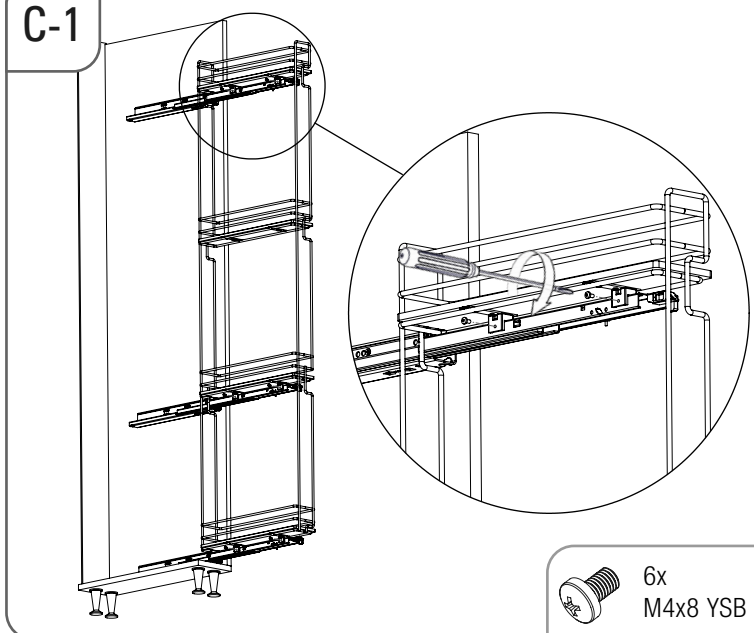

• ÇİFT AÇILIM GİZLİ RAYLI 4 SEPETLİK AHŞAP TABANLI 15 CM ŞİŞELİK MONTAJ ŞEMASI (SAĞ)

• 15 CM BOTTLE HOLDER WITH FULL EXTENSION UNDERMOUNT RAIL AND 4 WOODEN BOTTOM BASKETS MOUNTING INSTRUCTION (RIGHT)

STARAX

A-1

A-2

9x
3.5x16

B-1

C-1

6x
M4x8 YSB

D-1

D-2

16x
3.5x16

E-1

8x
M6x10 YHB

E-2

8x
M6x10 YSB

- ÇİFT AÇILIM GİZLİ RAYLI 4 SEPETLİ AHŞAP TABANLI 15 CM ŞİŞELİK MONTAJ ŞEMASI (SOL)
- 15 CM BOTTLE HOLDER WITH FULL EXTENSION UNDERMOUNT RAIL AND 4 WOODEN BOTTOM BASKETS MOUNTING INSTRUCTION (LEFT)