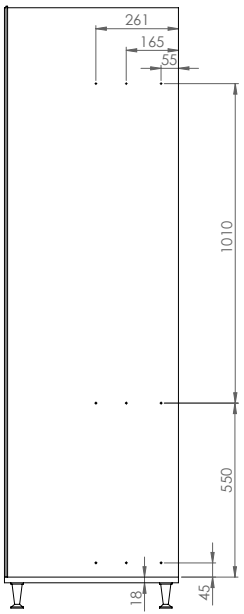

• ÇİFT AÇILIM GİZLİ RAYLI 4 SEPETLİK AHŞAP TABANLI 15 CM ŞİŞELİK MONTAJ ŞEMASI (SAĞ)

• 15 CM BOTTLE HOLDER WITH FULL EXTENSION UNDERMOUNT RAIL AND 4 WOODEN BOTTOM BASKETS MOUNTING INSTRUCTION (RIGHT)

STARAX

A-1

A-2

9x
3.5x16

B-1

C-1

6x
M4x8 YSB

D-1

D-2

16x
3.5x16

E-1

8x
M6x10 YHB

E-2

8x
M6x10 YSB

- ÇİFT AÇILIM GİZLİ RAYLI 4 SEPETLİ AHŞAP TABANLI 15 CM ŞİŞELİK MONTAJ ŞEMASI (SOL)
- 15 CM BOTTLE HOLDER WITH FULL EXTENSION UNDERMOUNT RAIL AND 4 WOODEN BOTTOM BASKETS MOUNTING INSTRUCTION (LEFT)