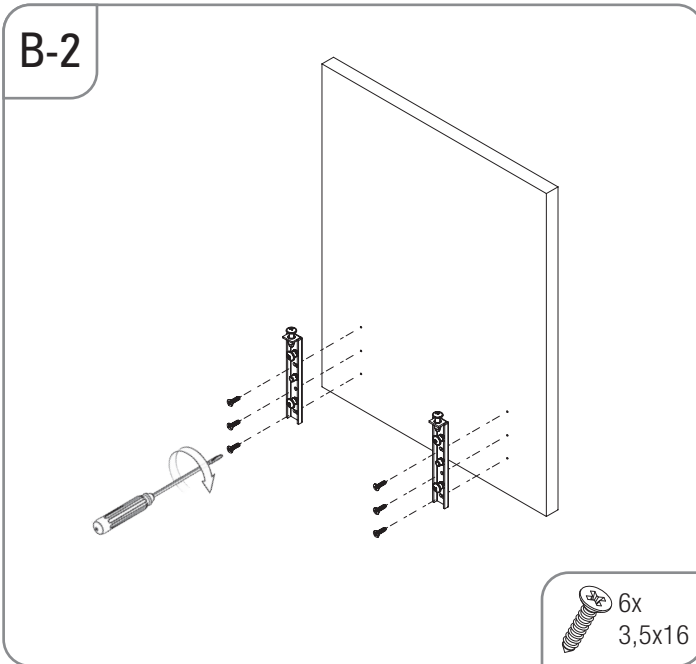

- KAPAĞA MONTE TELESKOPİK RAYLI ÇEKMECE (FRENLİ) MONTAJ ŞEMASI
- DRAWER WITH TELESCOPIC RAIL MOUNTED TO LID (WITH SOFTCLOSING) MOUNTING INSTRUCTIONS

A-1

A-3

A-2