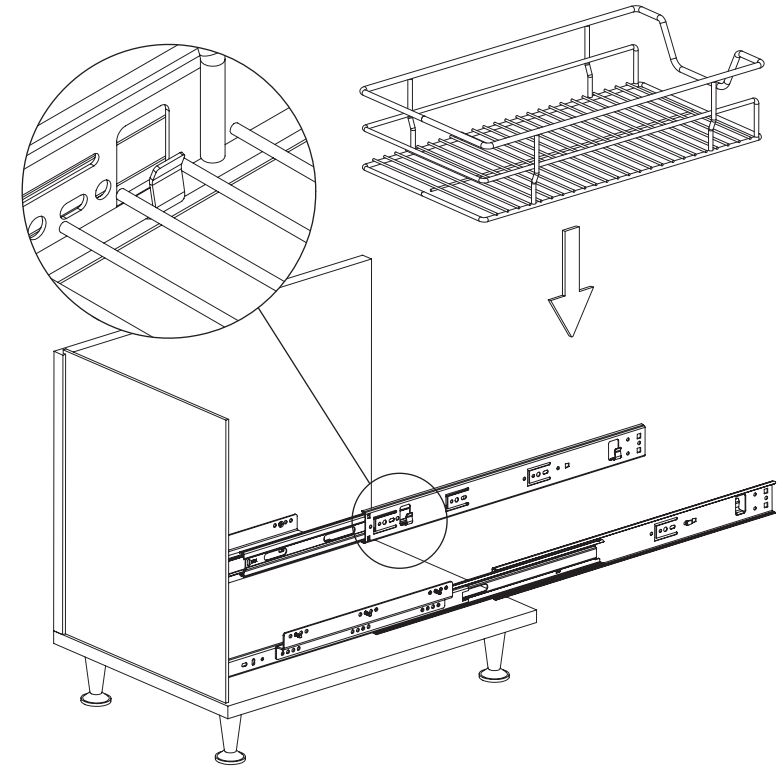

- KAPAĞA MONTE TELESKOPİK RAYLI ÇEKMECE (FRENLİ) MONTAJ ŞEMASI
- DRAWER WITH TELESCOPIC RAIL MOUNTED TO LID (WITH SOFTCLOSING) MOUNTING INSTRUCTIONS

A-1

A-3

A-2