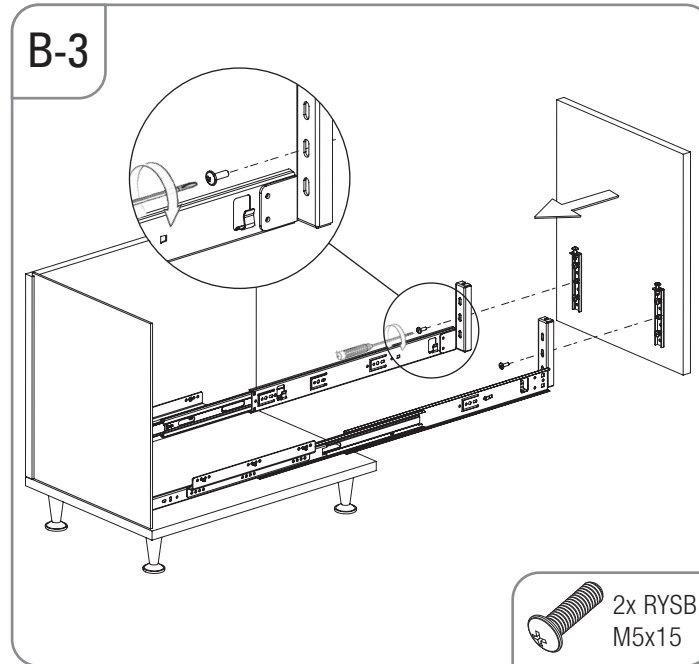

- KAPAĞA MONTE TELESKOPİK RAYLI ÇEKMECE (FRENLİ) MONTAJ ŞEMASI
- DRAWER WITH TELESCOPIC RAIL MOUNTED TO LID (WITH SOFTCLOSING) MOUNTING INSTRUCTIONS

A-1

A-3

A-2