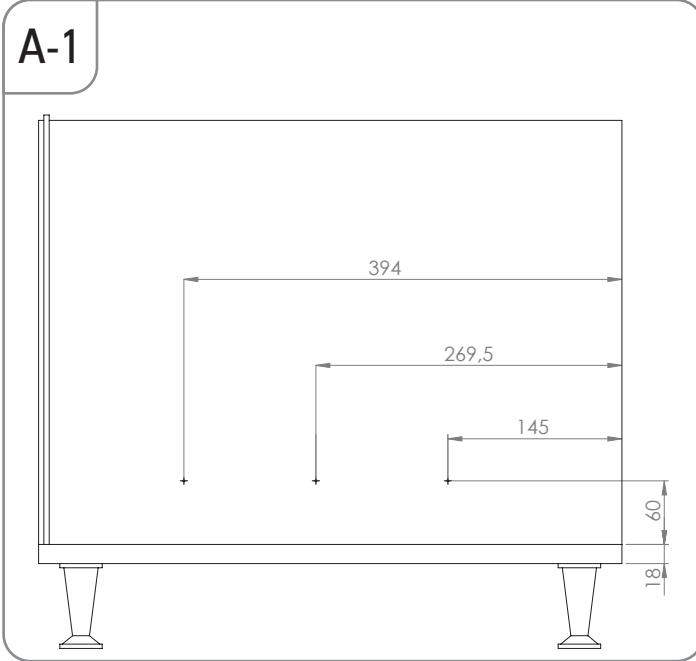

- KAPAĞA MONTE TELESKOPİK RAYLI ÇEKMECE (FRENLİ) MONTAJ ŞEMASI
- DRAWER WITH TELESCOPIC RAIL MOUNTED TO LID (WITH SOFTCLOSING) MOUNTING INSTRUCTIONS

A-1

A-3

A-2