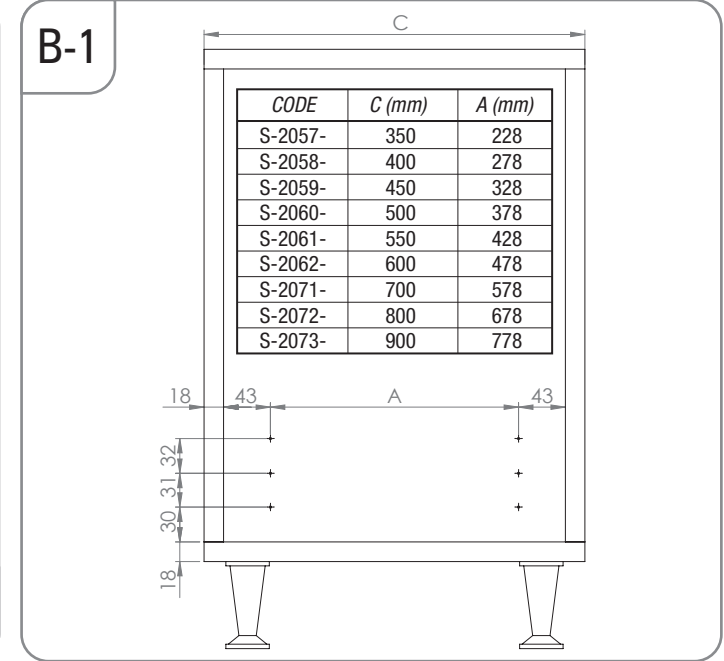

- KAPAĞA MONTE TELESKOPİK RAYLI ÇEKMECE (FRENLİ) MONTAJ ŞEMASI
- DRAWER WITH TELESCOPIC RAIL MOUNTED TO LID (WITH SOFTCLOSING) MOUNTING INSTRUCTIONS

A-1

A-3

A-2