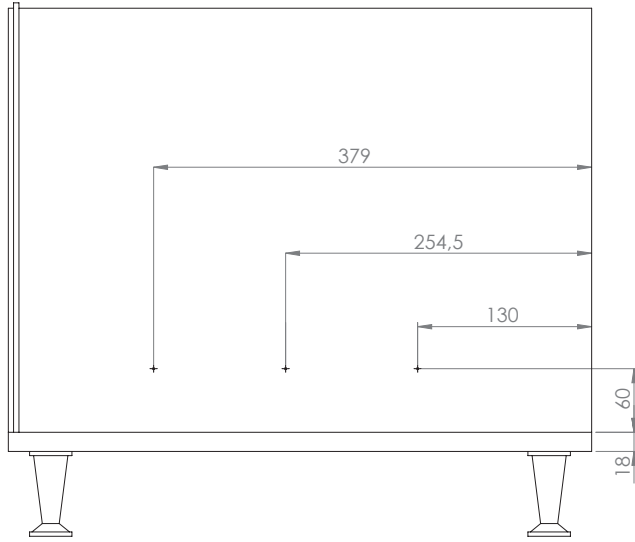

- KAPAĞA MONTE TELESKOPİK RAYLI ÇEKMECE (FRENLİ) MONTAJ ŞEMASI
- DRAWER WITH TELESCOPIC RAIL MOUNTED TO LID (WITH SOFTCLOSING) MOUNTING INSTRUCTIONS

A-1

A-3

A-2