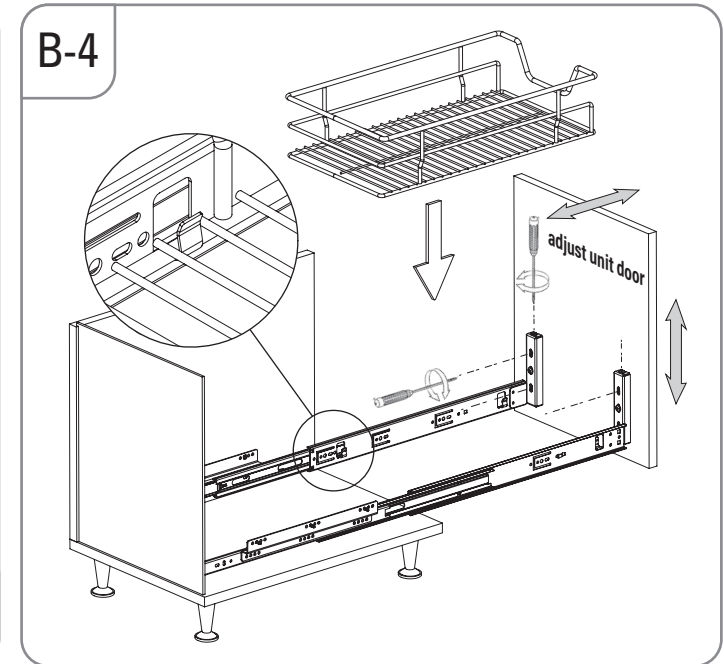

- KAPAĞA MONTE TELESKOPİK RAYLI ÇEKMECE (FRENLİ) MONTAJ ŞEMASI
- DRAWER WITH TELESCOPIC RAIL MOUNTED TO LID (WITH SOFTCLOSING) MOUNTING INSTRUCTIONS

A-1

A-3

A-2