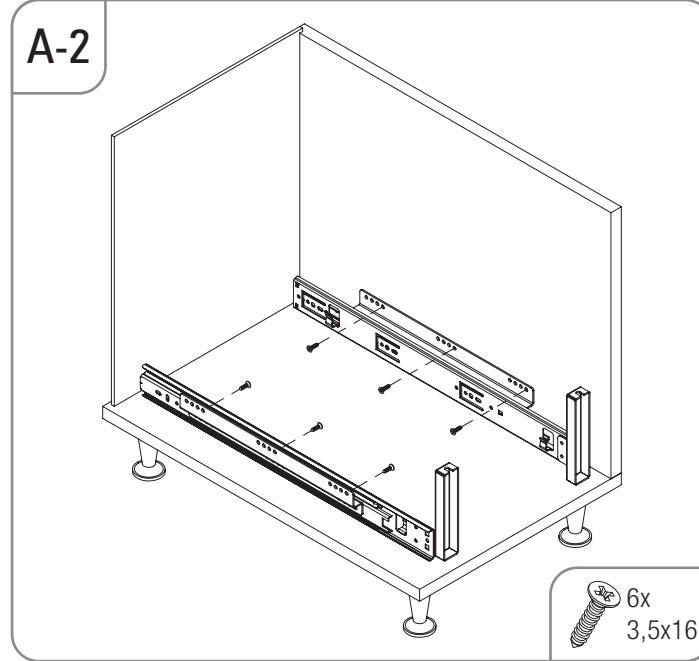

- KAPAĞA MONTE TELESKOPİK RAYLI ÇEKMECE (FRENLİ) MONTAJ ŞEMASI
- DRAWER WITH TELESCOPIC RAIL MOUNTED TO LID (WITH SOFTCLOSING) MOUNTING INSTRUCTIONS

A-1

A-3

A-2