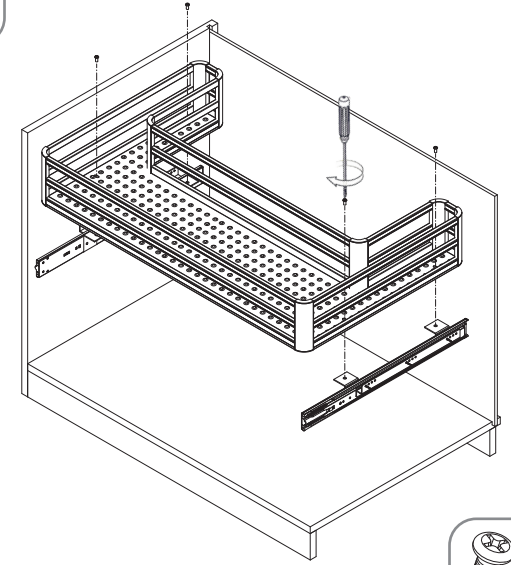

- KAPAĞA MONTE ALÜMİNYUM EVYE ALTI ÇEKMECE MONTAJ ŞEMASI
- ALUMINIUM UNDER-SINK DRAWER MOUNTED TO LID MOUNTING INSTRUCTIONS

A-1

B-1

6x
3,5x16

C-1

4x
M5x10

D-1

D-2

8x
3,5x16

E-1