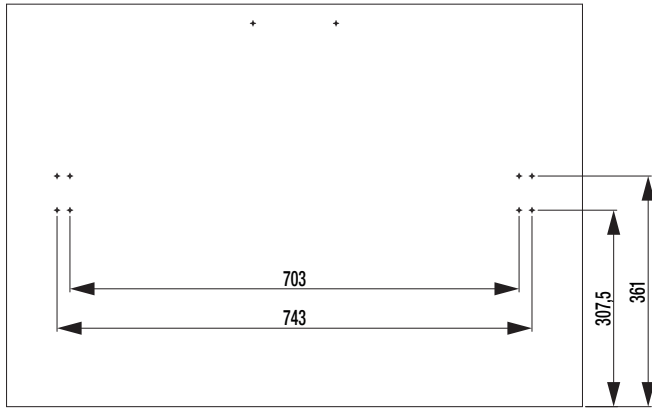

- KAPAĞA MONTE ALÜMİNYUM EVYE ALTI ÇEKMECE MONTAJ ŞEMASI
- ALUMINIUM UNDER-SINK DRAWER MOUNTED TO LID MOUNTING INSTRUCTIONS

A-1

B-1

6x
3,5x16

C-1

4x
M5x10

D-1

D-2

8x
3,5x16

E-1