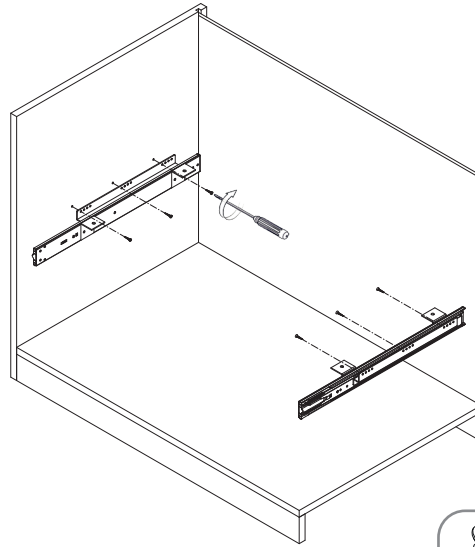

- KAPAĞA MONTE ALÜMİNYUM EVYE ALTI ÇEKMECE MONTAJ ŞEMASI
- ALUMINIUM UNDER-SINK DRAWER MOUNTED TO LID MOUNTING INSTRUCTIONS

A-1

B-1

6x
3,5x16

C-1

4x
M5x10

D-1

D-2

8x
3,5x16

E-1