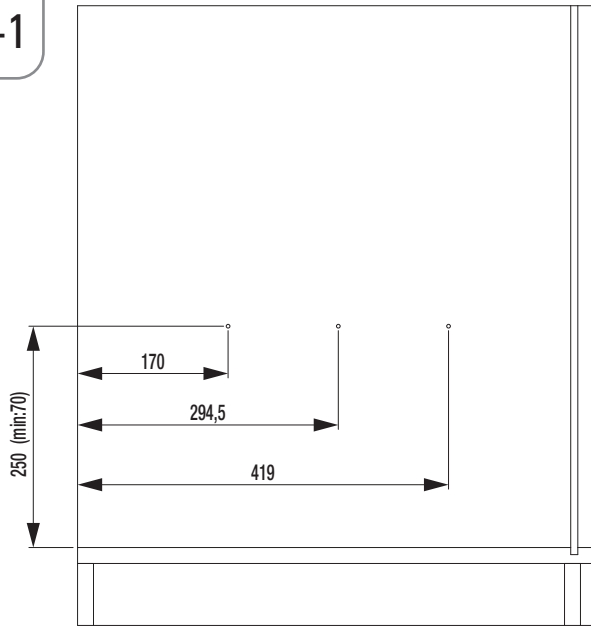

- KAPAĞA MONTE ALÜMİNYUM EVYE ALTI ÇEKMECE MONTAJ ŞEMASI
- ALUMINIUM UNDER-SINK DRAWER MOUNTED TO LID MOUNTING INSTRUCTIONS

A-1

B-1

6x
3,5x16

C-1

4x
M5x10

D-1

D-2

8x
3,5x16

E-1