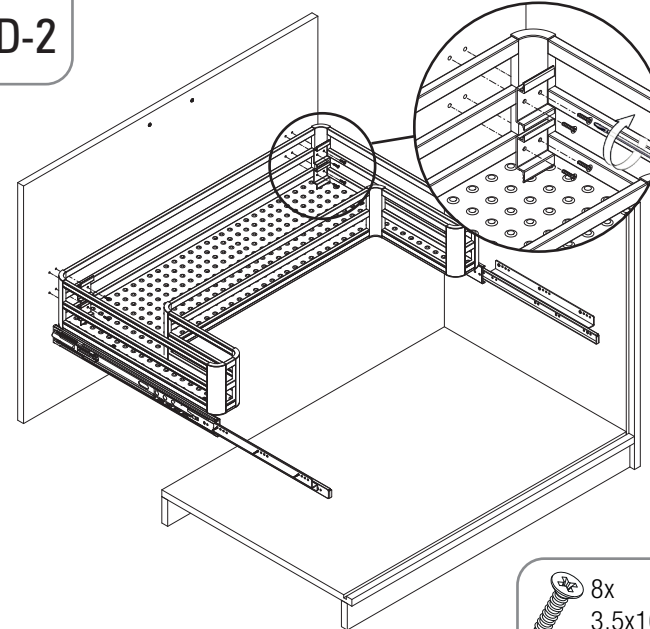

- KAPAĞA MONTE ALÜMİNYUM EVYE ALTI ÇEKMECE MONTAJ ŞEMASI
- ALUMINIUM UNDER-SINK DRAWER MOUNTED TO LID MOUNTING INSTRUCTIONS

A-1

B-1

6x
3,5x16

C-1

4x
M5x10

D-1

D-2

8x
3,5x16

E-1